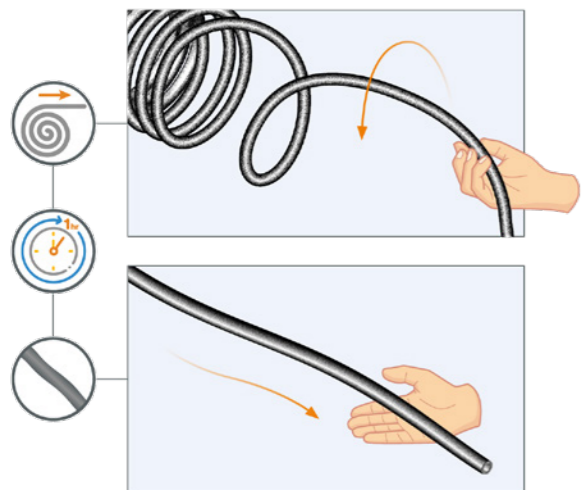

HELPFUL HINTS

UNRAVEL